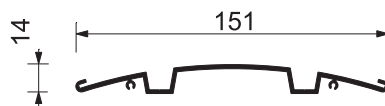

PRODUCT SHEET

Wayfinding System Curved